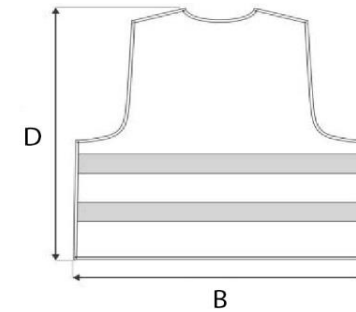

**2-Band Safety Waistcoat (922.75)**

UCC052

	Tol. + cm	Tol. - cm	S	M	L	XL	2XL	3XL	4XL	5XL
A: Half Chest (below armhole)	1	1	55	56	60	64	68	72	76	80
B: Half Bottom Hem	1	1	55	56	60	64	68	72	76	80
C: Height of the reflecting tape	0	0	5	5	5	5	5	5	5	5
D: Back Length (from HP to Hem)	1	1	70	72	74	74	76	76	78	78

in cm