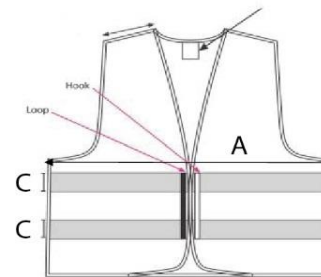

**2-Band Safety Waistcoat (922.75)**

UCC052

	Tol. + cm	Tol. - cm	S	M	L	XL	2XL	3XL	4XL	5XL
A: Half Chest (below armhole)	1	1	55	56	60	64	68	72	76	80
B: Half Bottom Hem	1	1	55	56	60	64	68	72	76	80
C: Height of the reflecting tape	0	0	5	5	5	5	5	5	5	5
D: Back Length (from HP to Hem)	1	1	70	72	74	74	76	76	78	78

in cm