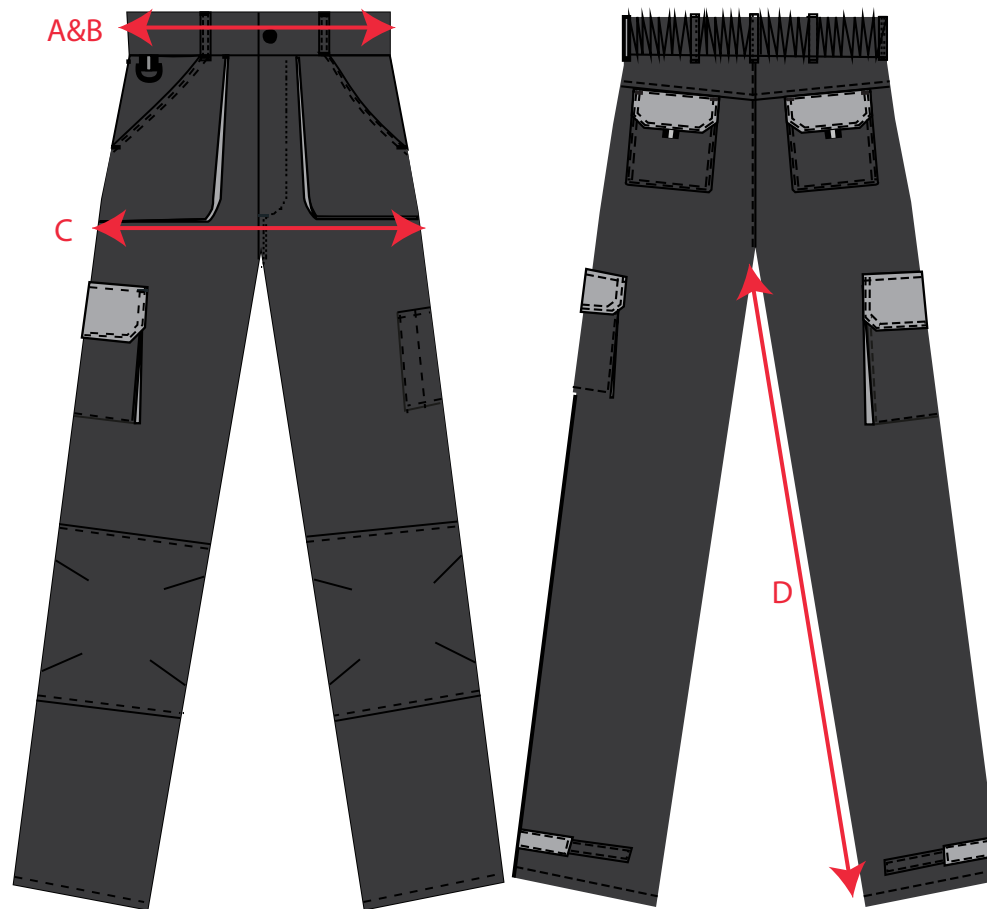

STYLE NO: **TX16** DESCRIPTION: Portwest Texo Contrast Trousers - Lined

Description - CM		XS	S	M	L	XL	XXI	3XL	4XL
Waist - relaxed	A	32.00	36.00	40.00	44.00	48.00	52.00	56.00	60.00
Waist - extended	B	40.00	44.00	48.00	52.00	56.00	60.00	64.00	68.00
Seat	C	50.00	54.00	58.00	62.00	66.00	70.00	74.00	78.00
Inner Leg Length - Regular	D	79.00	79.00	79.00	79.00	79.00	79.00	79.00	79.00